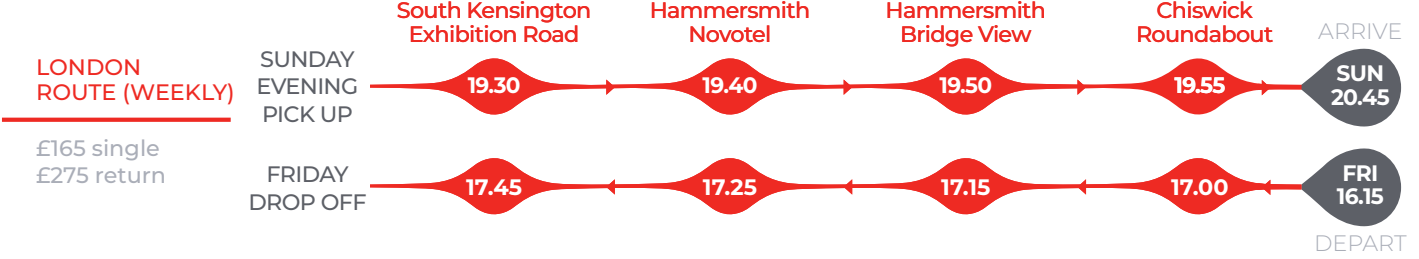

Local and London Private Bus Routes

Occasional use per journey £15.75 (all local transport routes) where space allows. London bus ad hoc (per journey) £24.50. Costs are per person per term. Please note timings are approximate and subject to traffic. We are always happy to discuss alternative or additional routes with parents who would like their daughter to travel to school by bus. *Bus times and stops may change during the academic year based on pupil demand.