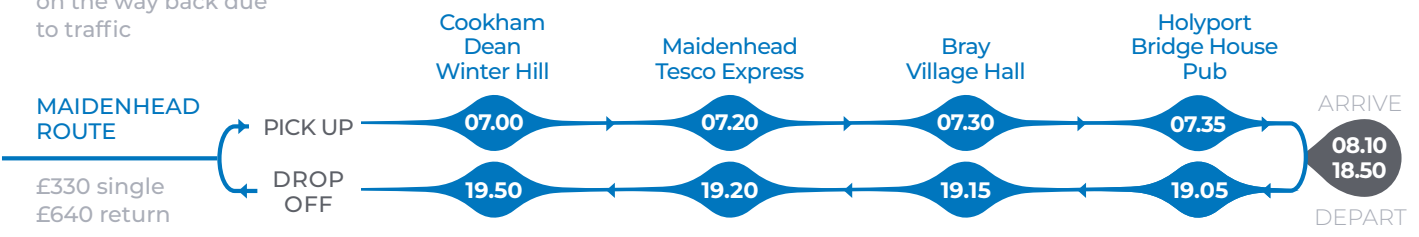

Local and London Private Bus Routes

Occasional use per journey £15.75 (all local transport routes) where space allows. London bus ad hoc (per journey) £24.50. Costs are per person per term. Please note timings are approximate and subject to traffic. We are always happy to discuss alternative or additional routes with parents who would like their daughter to travel to school by bus. *Bus times and stops may change during the academic year based on pupil demand.