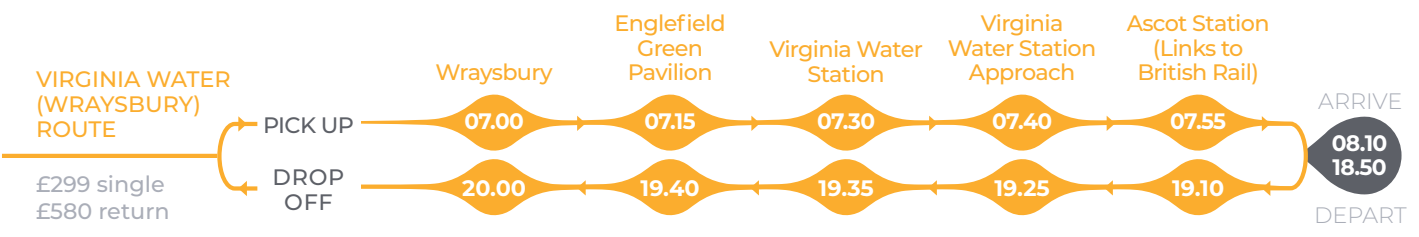

Local and London Private Bus Routes

Occasional use per journey £15.75 (all local transport routes) where space allows. London bus ad hoc (per journey) £24.50. Costs are per person per term. Please note timings are approximate and subject to traffic. We are always happy to discuss alternative or additional routes with parents who would like their daughter to travel to school by bus. *Bus times and stops may change during the academic year based on pupil demand.