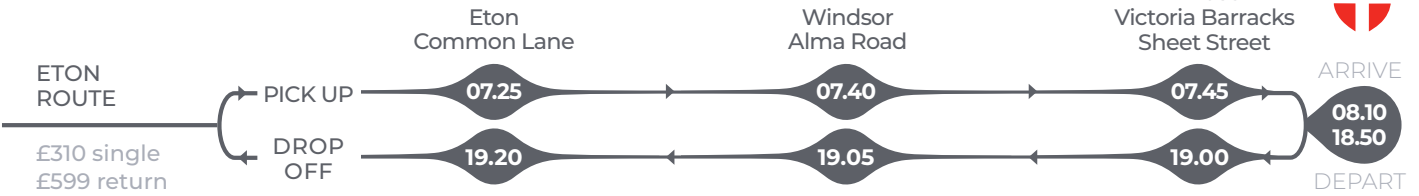

Local and London Private Bus Routes

Occasional use per journey £15.75 (all local transport routes) where space allows. London bus ad hoc (per journey) £24.50. Costs are per person per term. Please note timings are approximate and subject to traffic. We are always happy to discuss alternative or additional routes with parents who would like their daughter to travel to school by bus. *Bus times and stops may change during the academic year based on pupil demand.