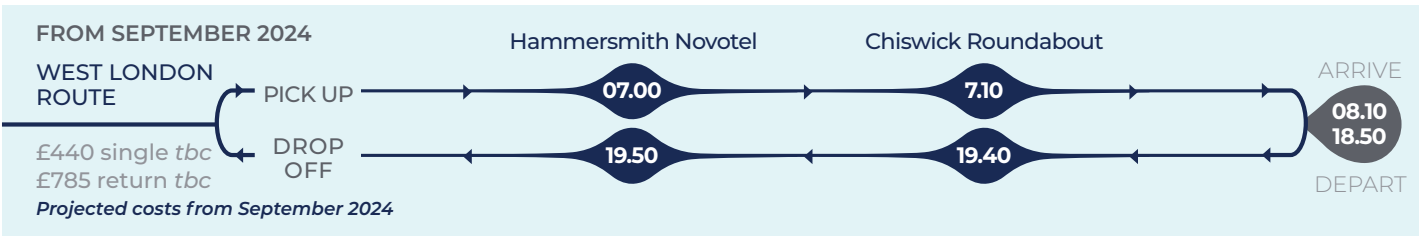

Local and London Private Bus Routes

Occasional use per journey £15.75 (all local transport routes) where space allows. London bus ad hoc (per journey) £24.50. Costs are per person per term. Please note timings are approximate and subject to traffic. We are always happy to discuss alternative or additional routes with parents who would like their daughter to travel to school by bus. *Bus times and stops may change during the academic year based on pupil demand.